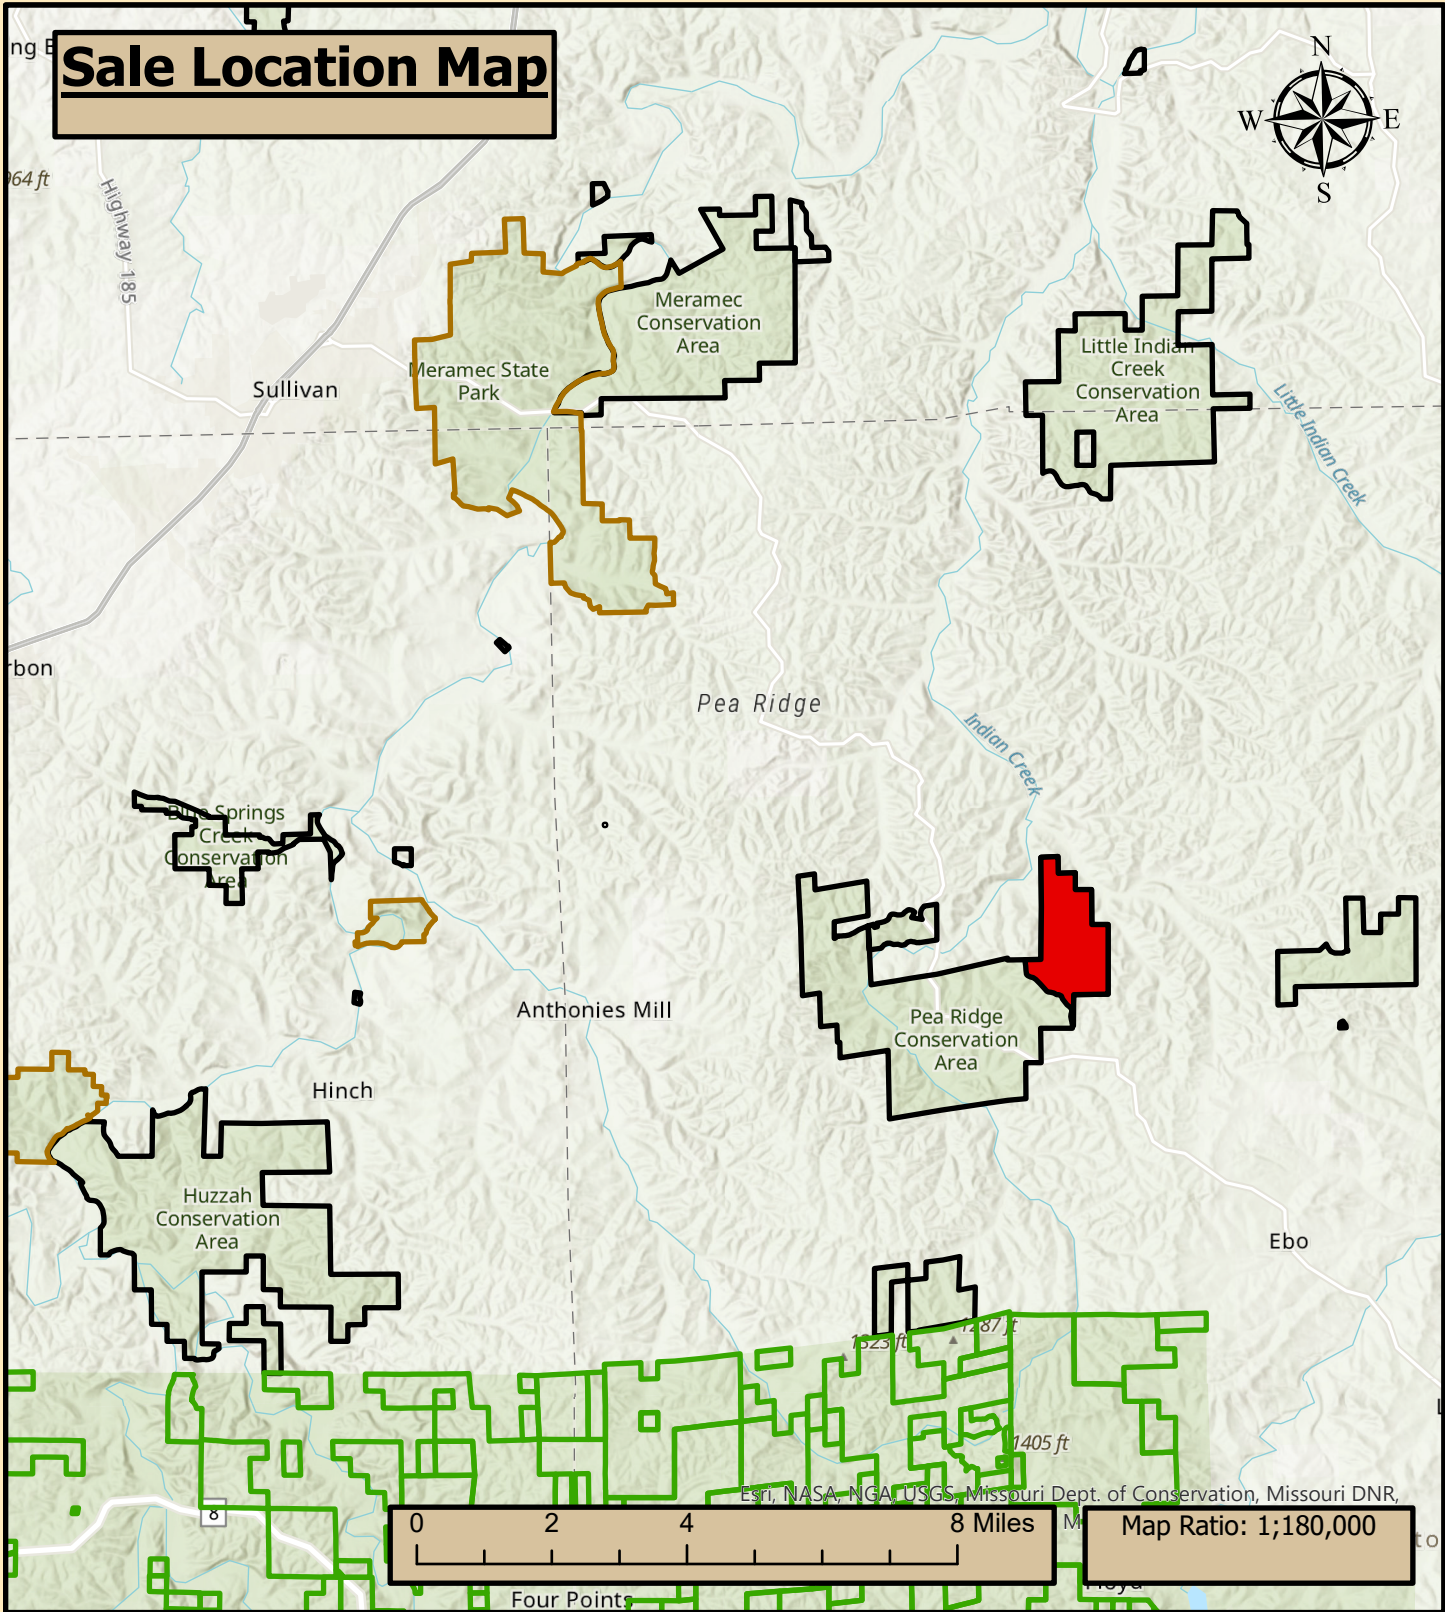

Sale Location Map

Additional Information

Location: Pea Ridge CA
 Compartment: 08
 PLSS: T39N, R01E, Sec 18,
 19, 20, 29, and 30
 Compartment Acreage: 1077
 Harvest Acreage: 176

- MDC_Lands
- MO_DNR_Boundaries
- USFS_Owned_Parcel
- Compartment 08

MP 07/2024