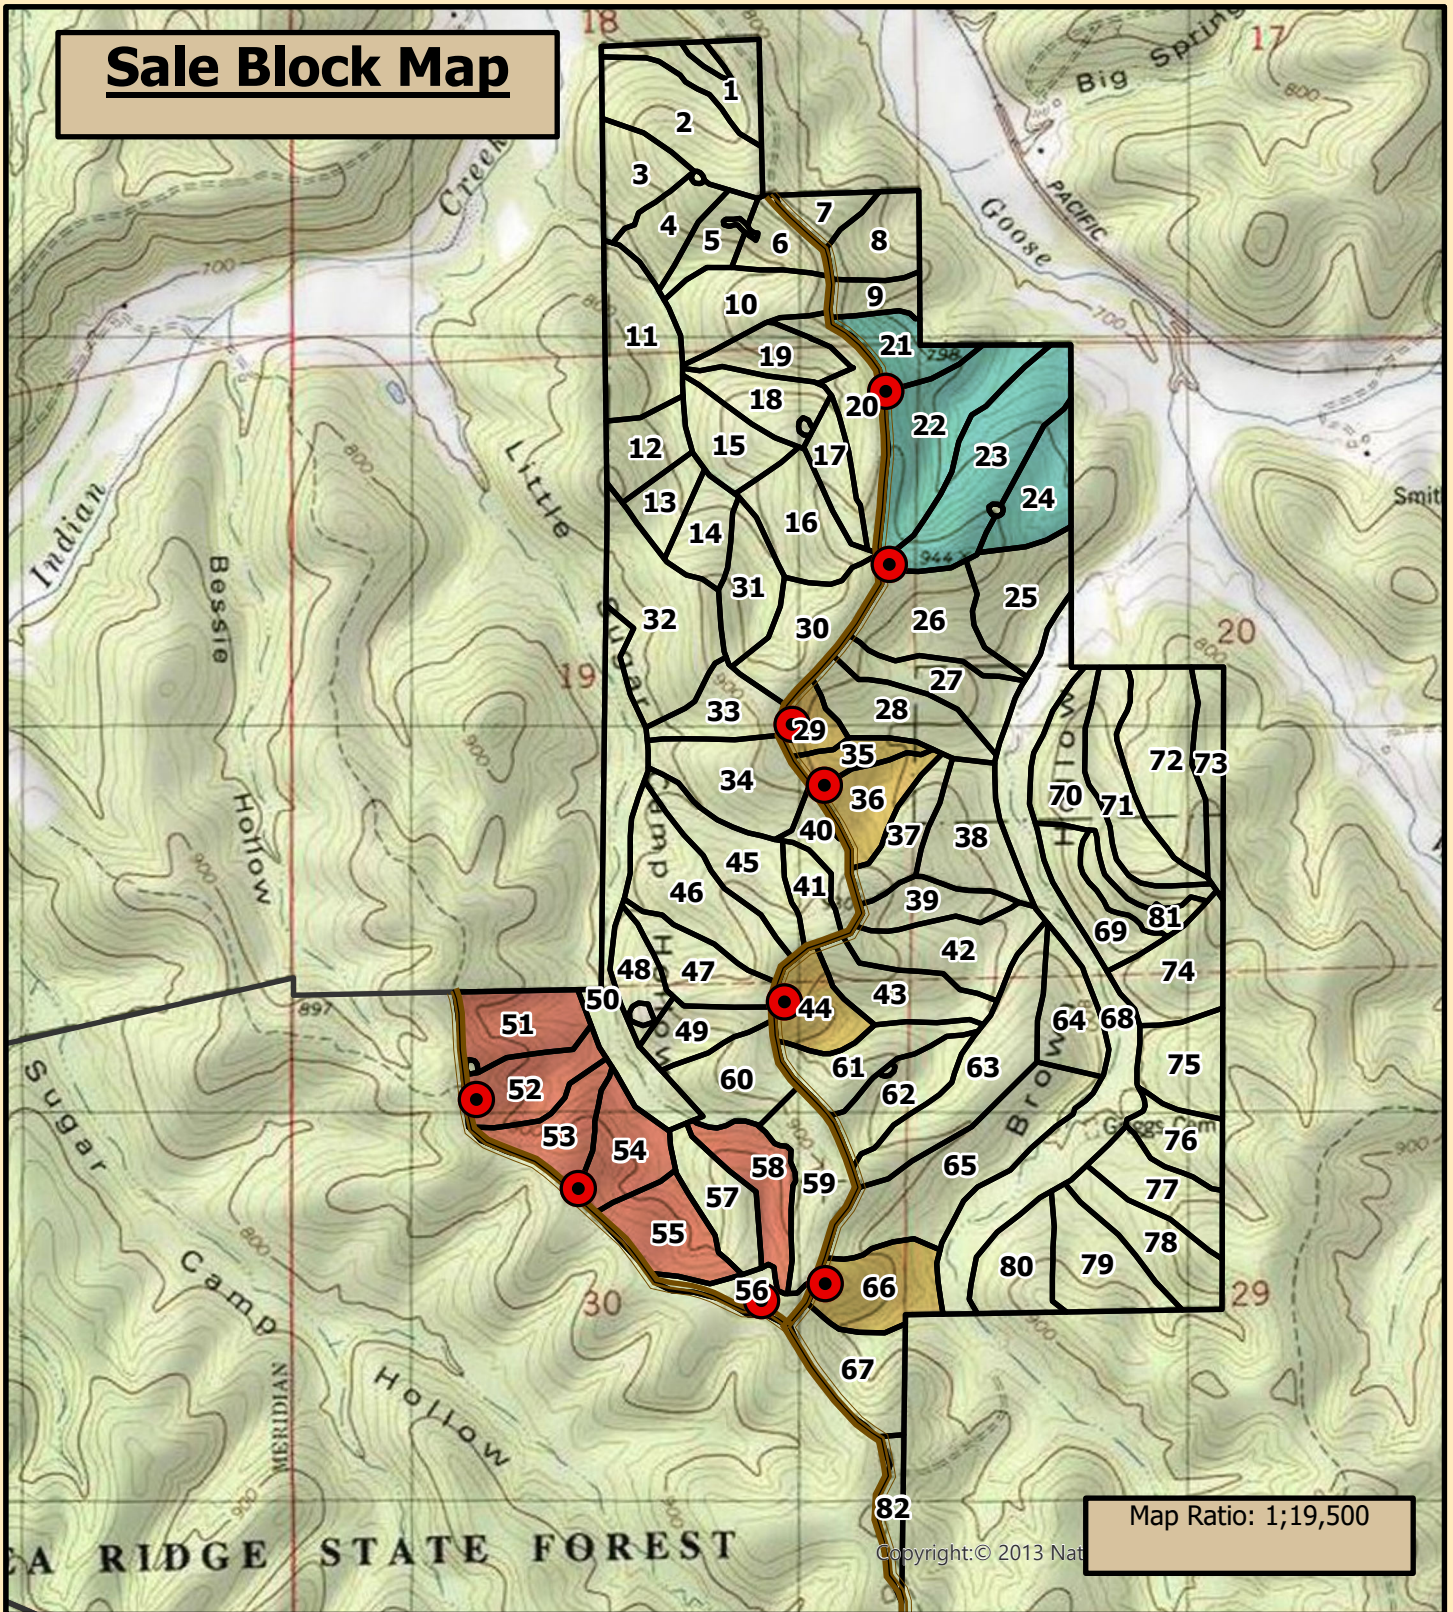

# Sale Block Map

Map Ratio: 1;19,500

PEA RIDGE STATE FOREST

Copyright: © 2013 Nat

0 500 1,000 2,000 Feet

### Additional Information

Location: Pea Ridge CA  
 Compartment: 08  
 PLSS: T39N, R01E, Sec 18,  
 19, 20, 29, and 30  
 Compartment Acreage: 1077  
 Harvest Acreage: 176

### Layer

Block  
 1  
 2  
 3

PR08\_log\_landings  
 PR08\_MDC\_Roads

MP 07/2024